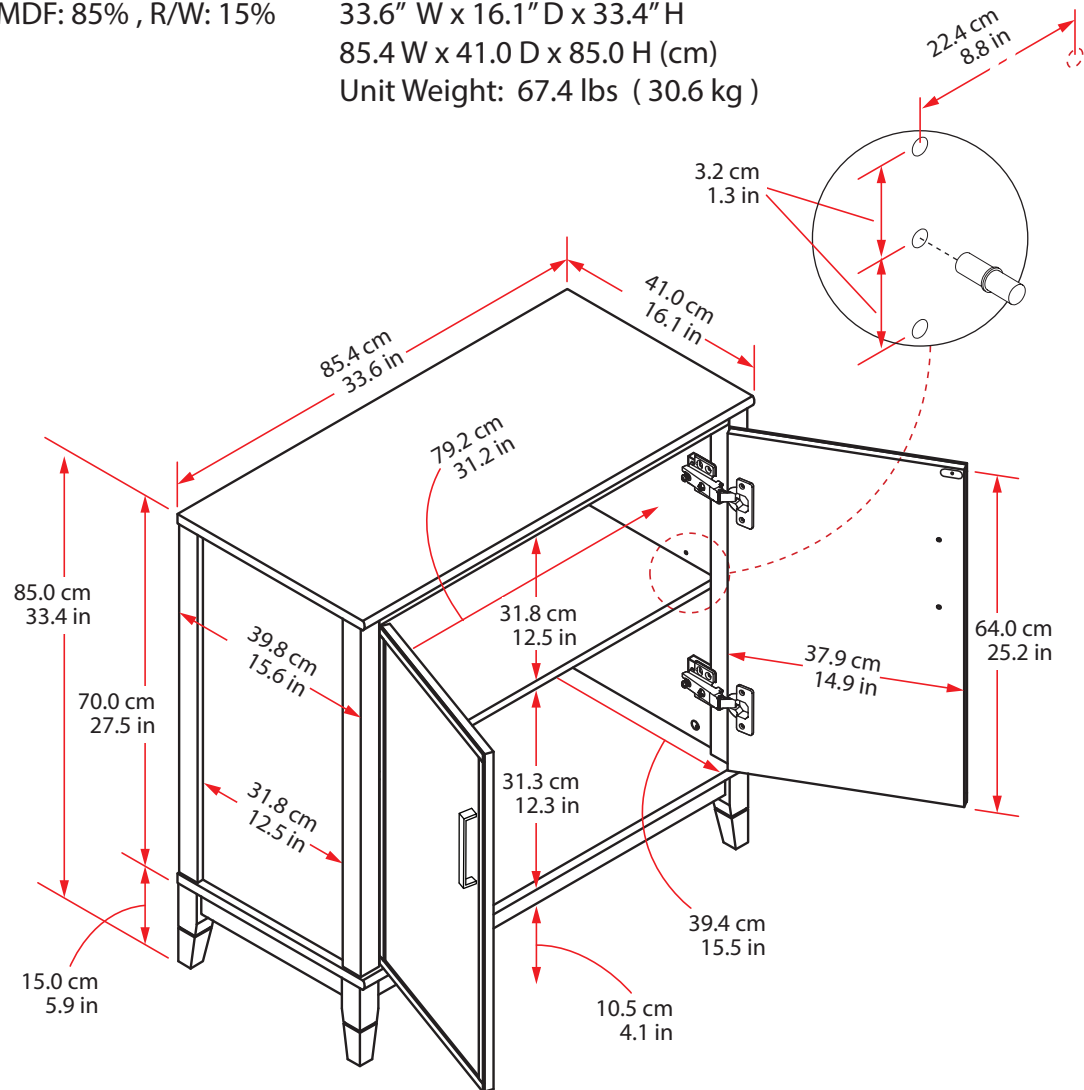

4606013COM/ 4606815COM/ 4606872COM/ 4606408COM

- Cosmo Accent Cabinet

Finish: White/ Grey/ Black/ Graphite

COSMOLiving
by COSMOPOLITAN

Wood Breakdown:
MDF: 85% , R/W: 15%

Overall Product Size:
33.6" W x 16.1" D x 33.4" H
85.4 W x 41.0 D x 85.0 H (cm)
Unit Weight: 67.4 lbs (30.6 kg)

MAXIMUM WEIGHT CAPACITIES: